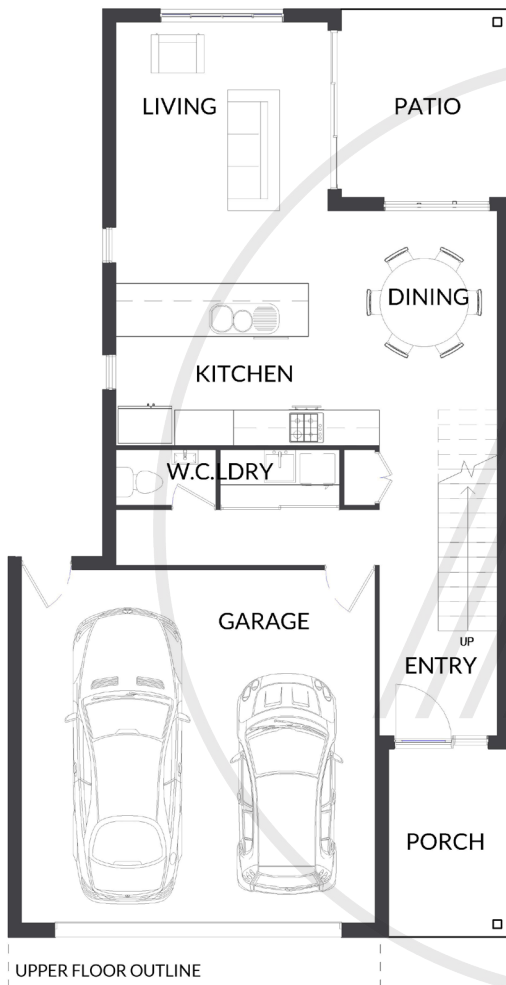

# ADD2

SERIES TWENTY-TWO

+STUDY 3 2 3 2

# 199 SQ. M.

\*Illustrations artist's impression only

9.0m HOUSE WIDTH 15.8m HOUSE LENGTH

138 LIVING + 14 PATIO + 7 PORCH + 40 GARAGE