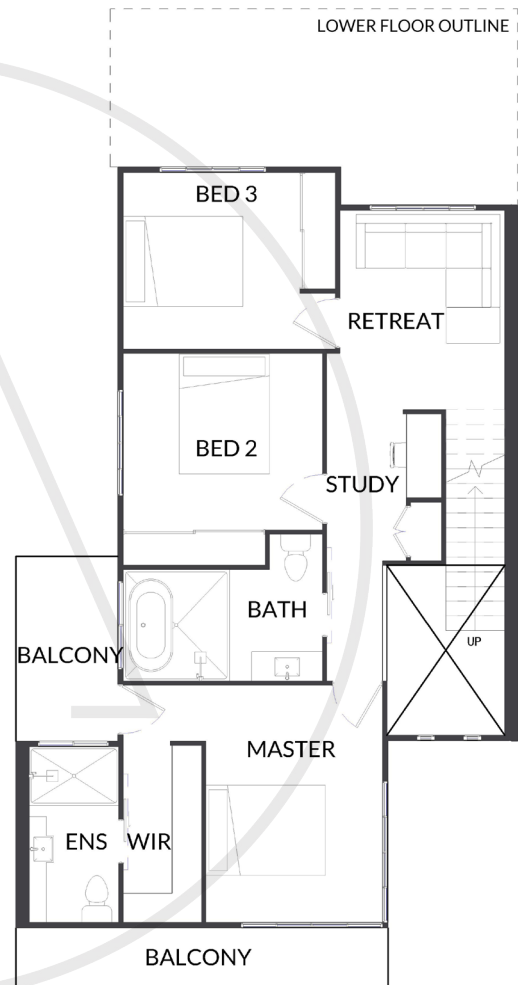

# ADD2

SERIES TWENTY-TWO

+STUDY 3 2 3 2

# 199 SQ. M.

\*Illustrations artist's impression only

9.0m HOUSE WIDTH 15.8m HOUSE LENGTH

138 LIVING + 14 PATIO + 7 PORCH + 40 GARAGE