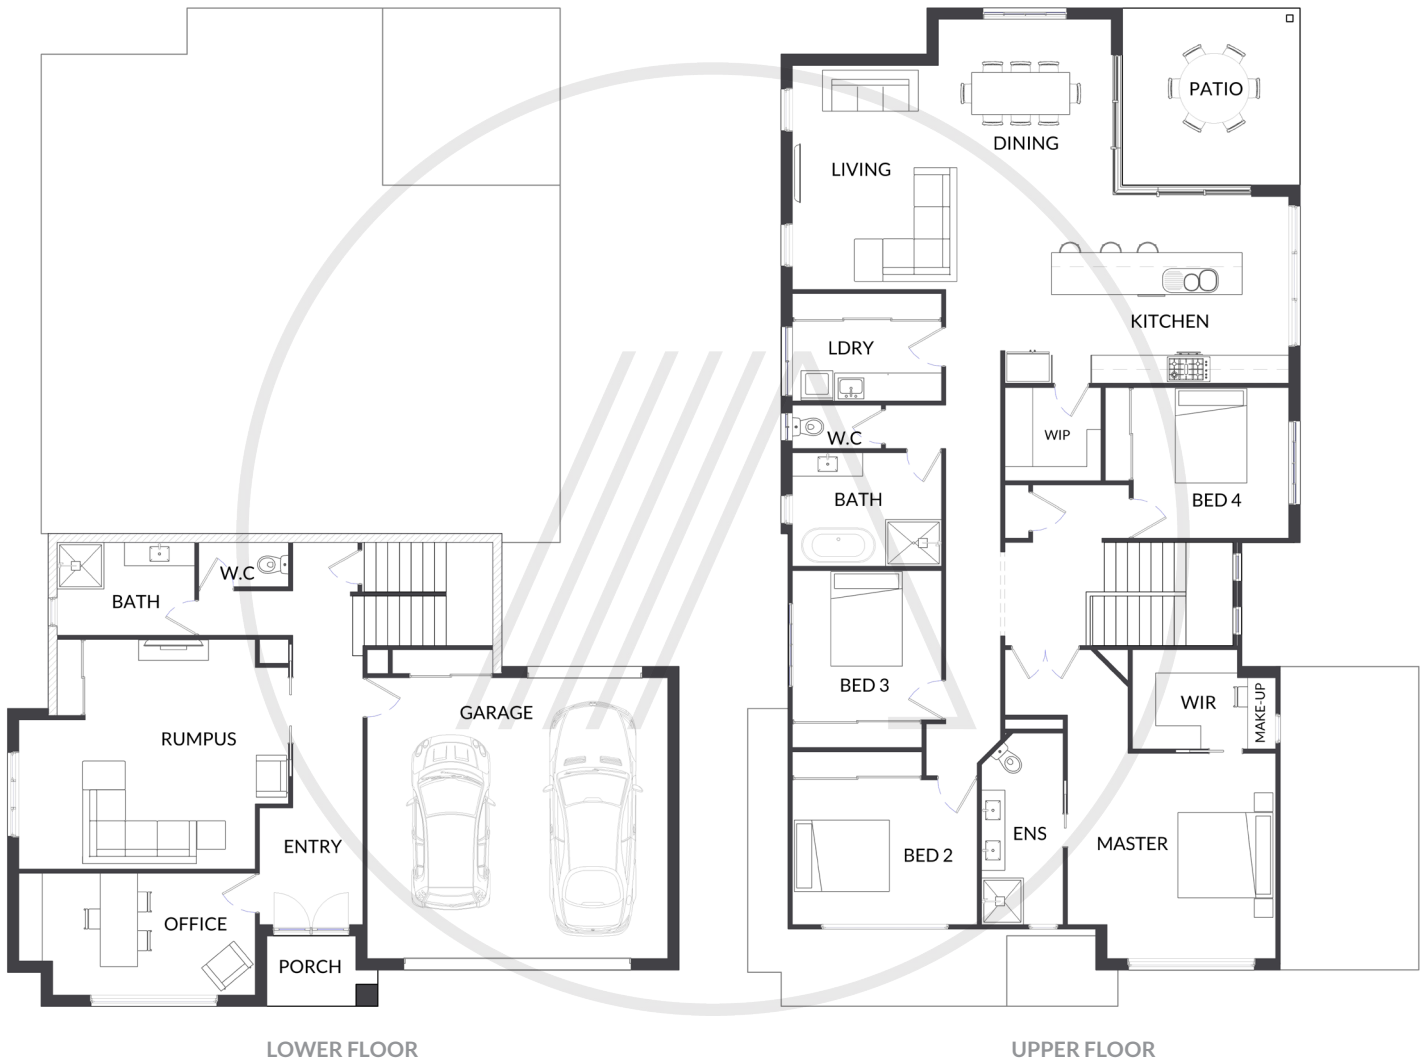

ADG2

SERIES FIFTY-ONE

+STUDY  4  2  3  2

332 SQ. M.

*Illustrations artist's impression only

14.4m HOUSE WIDTH 21.4m HOUSE LENGTH

272 LIVING + 14 PATIO + 3 PORCH + 43 GARAGE

ABODE
DESIGNER HOMES