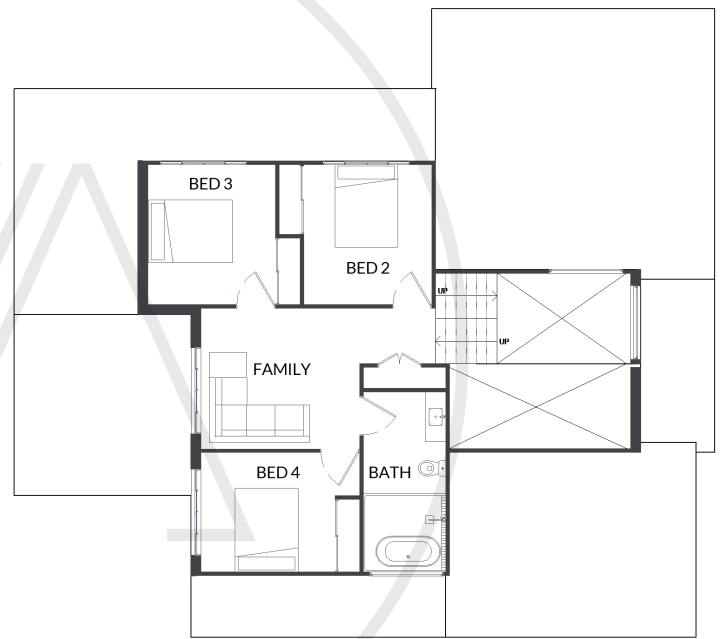

ADH1

SERIES SIXTY-ONE

4 BEDS 3 BATHS 2 CAR GARAGE

309 SQ. M.

Illustrations artist's impression only

15.3m HOUSE WIDTH 17.0m HOUSE LENGTH

241 LIVING + 17 PATIO + 8 PORCH + 43 GARAGE

LIVABLE HOUSING AUSTRALIA
SILVER LEVEL
Subject to compliance assessment

LOWER FLOOR

UPPER FLOOR

ABODE
DESIGNER HOMES