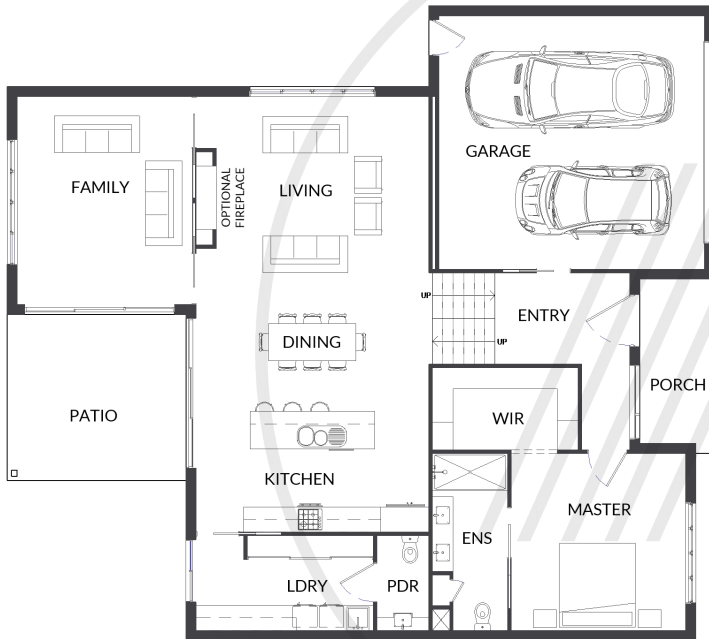

ADH1

SERIES SIXTY-ONE

4 BEDS 3 BATHS 2 CAR GARAGE

309 SQ. M.

Illustrations artist's impression only

15.3m HOUSE WIDTH 17.0m HOUSE LENGTH

241 LIVING + 17 PATIO + 8 PORCH + 43 GARAGE

LIVABLE HOUSING AUSTRALIA
SILVER LEVEL
Subject to compliance assessment

LOWER FLOOR

UPPER FLOOR

ABODE
DESIGNER HOMES