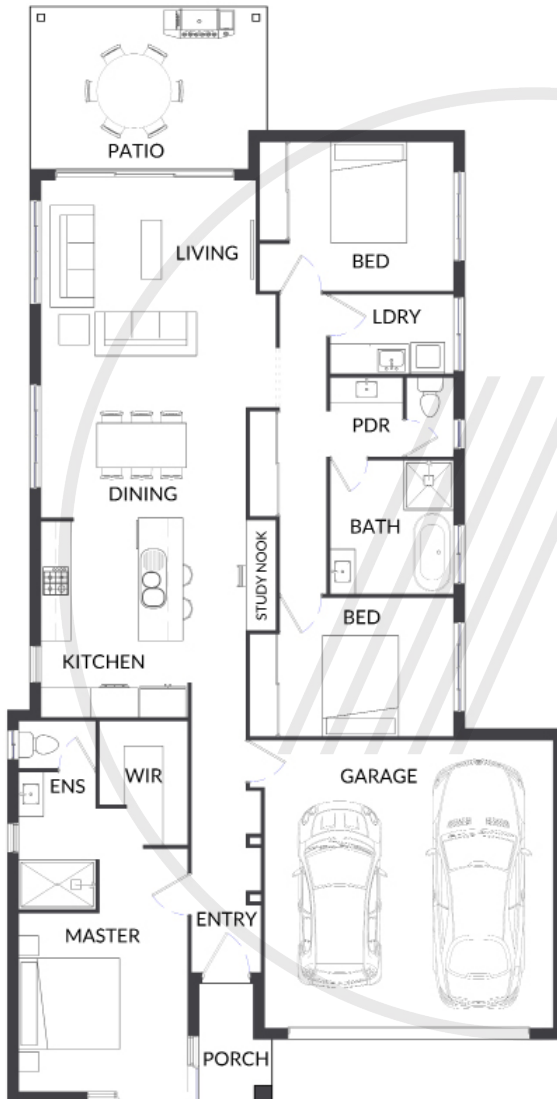

ASV1

SERIES TWENTY-SIX

+STUDY  3  1  3  2

193 SQ. M.

*Illustrations artist's impression only

11.2m HOUSE WIDTH 22.1m HOUSE LENGTH

138 LIVING + 15 PATIO + 3 PORCH + 37 GARAGE

YOUR NOTES