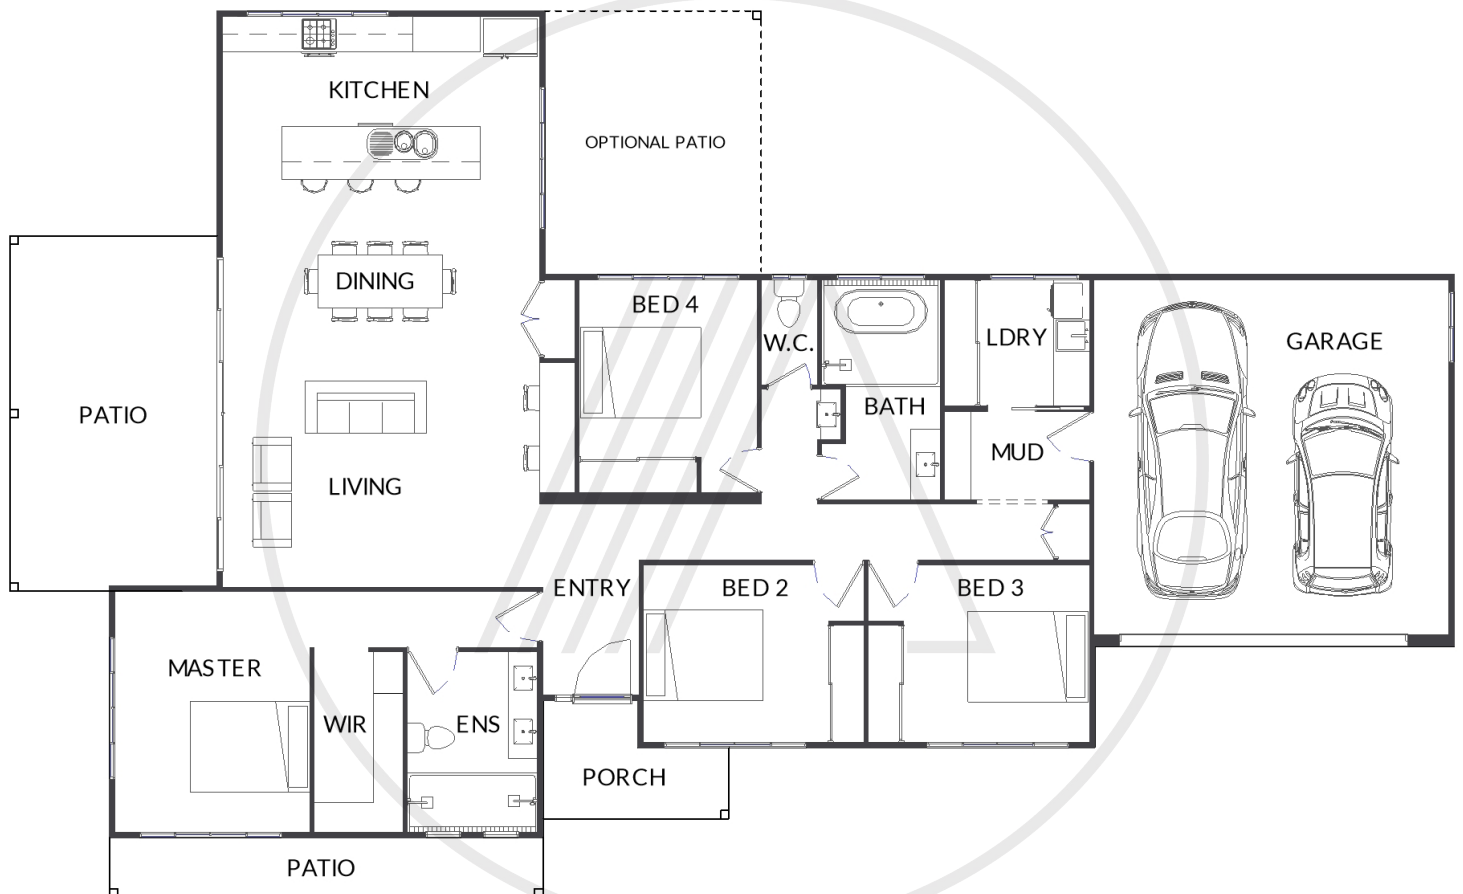

ASX2

SERIES TWENTY-EIGHT

+STUDY  4  1  2  2

229 SQ. M.

*Illustrations artist's impression only

24.4m HOUSE WIDTH 15.0m HOUSE LENGTH

158 LIVING + 28 PATIO + 5 PORCH + 38 GARAGE

ABODE