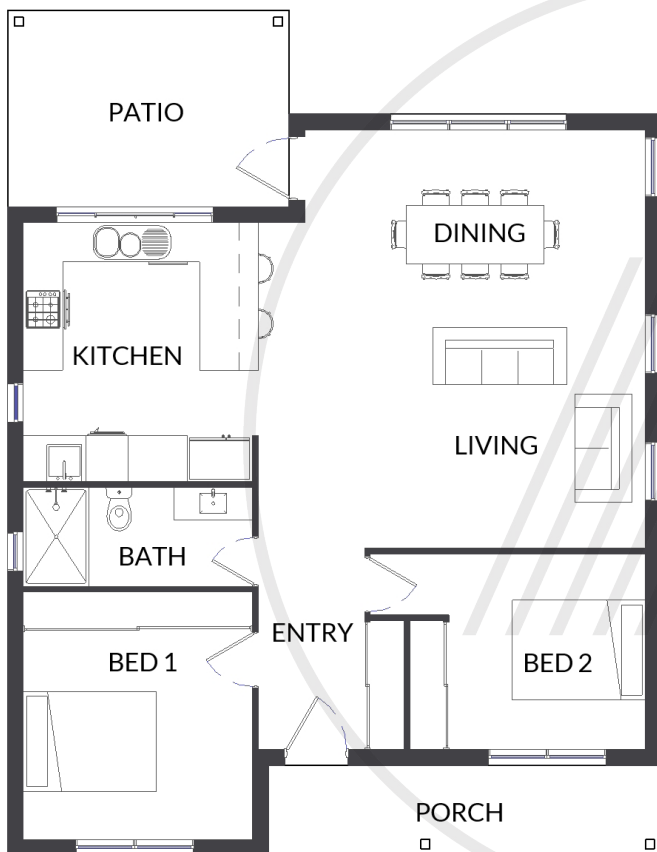

# ASY3

SERIES TWENTY-NINE

2 1 1 0

120<sup>SQ.</sup>  
M.

\*Illustrations artist's impression only

10.0m HOUSE WIDTH 12.9m HOUSE LENGTH

99 LIVING + 13 PATIO + 8 PORCH + 00 GARAGE

**ABODE**  
DESIGNER HOMES