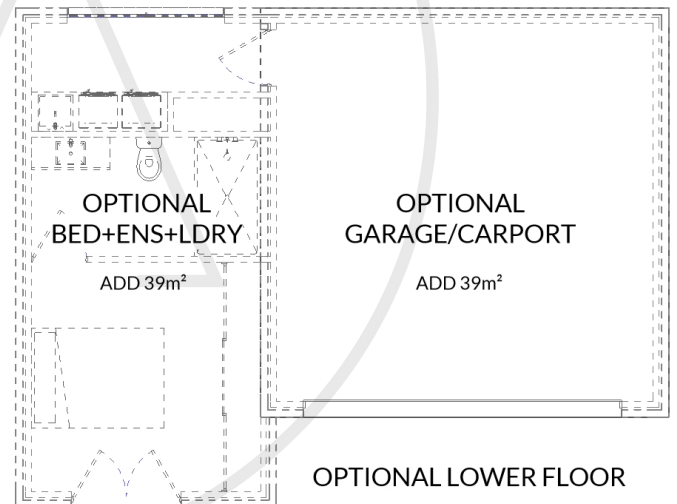

# ASY3

SERIES TWENTY-NINE

2 1 1 0

120<sup>SQ.</sup>  
M.

\*Illustrations artist's impression only

10.0m HOUSE WIDTH 12.9m HOUSE LENGTH

99 LIVING + 13 PATIO + 8 PORCH + 00 GARAGE

**ABODE**  
DESIGNER HOMES