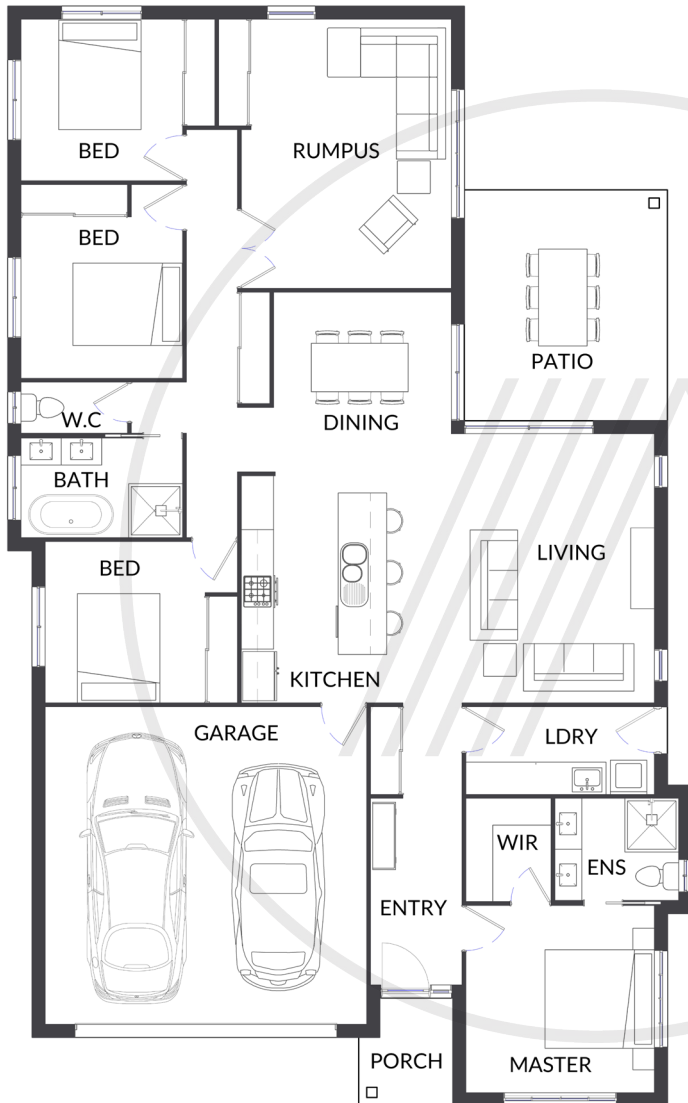

BSA3

SERIES THIRTY-ONE

4 BEDS 2 LIVING AREAS 2 BATHS 2 GARAGES

226 SQ. M.

*Illustrations artist's impression only

12.2m HOUSE WIDTH 20.4m HOUSE LENGTH

168 LIVING + 16 PATIO + 3 PORCH + 40 GARAGE

YOUR NOTES