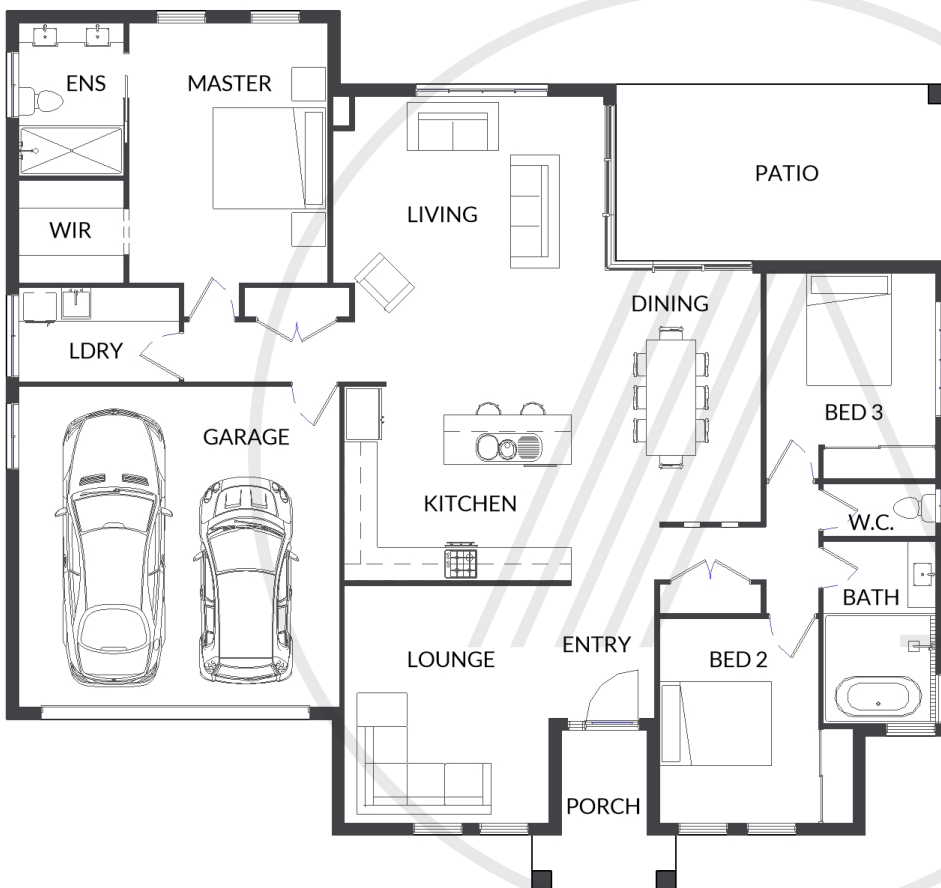

BSC2

SERIES THIRTY-FOUR

3 BEDS 2 SEATERS 2 BATHS 2 CAR GARAGE

227 SQ. M.

Illustrations artist's impression only

17.0m HOUSE WIDTH 15.9m HOUSE LENGTH

166 LIVING + 19 PATIO + 5 PORCH + 37 GARAGE

YOUR NOTES