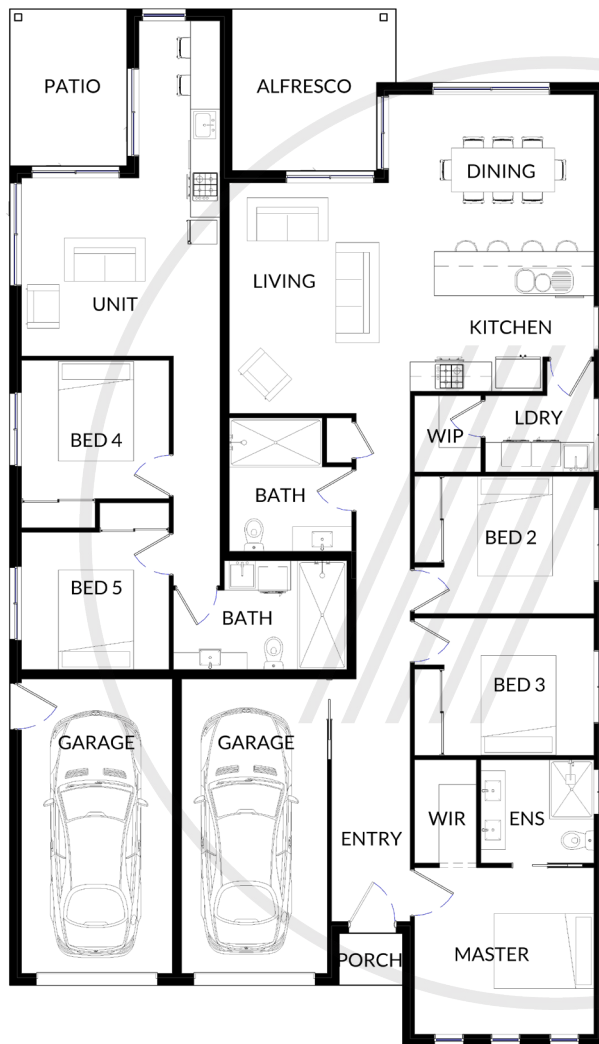

BSF3

SERIES THIRTY-SEVEN

5 BEDS 2 SOFAS 3 BATHS 2 GARAGES

240 SQ. M.

*Illustrations artist's impression only

12.1m HOUSE WIDTH 21.1m HOUSE LENGTH

178 LIVING + 18 PATIO + 2 PORCH + 42 GARAGE

YOUR NOTES