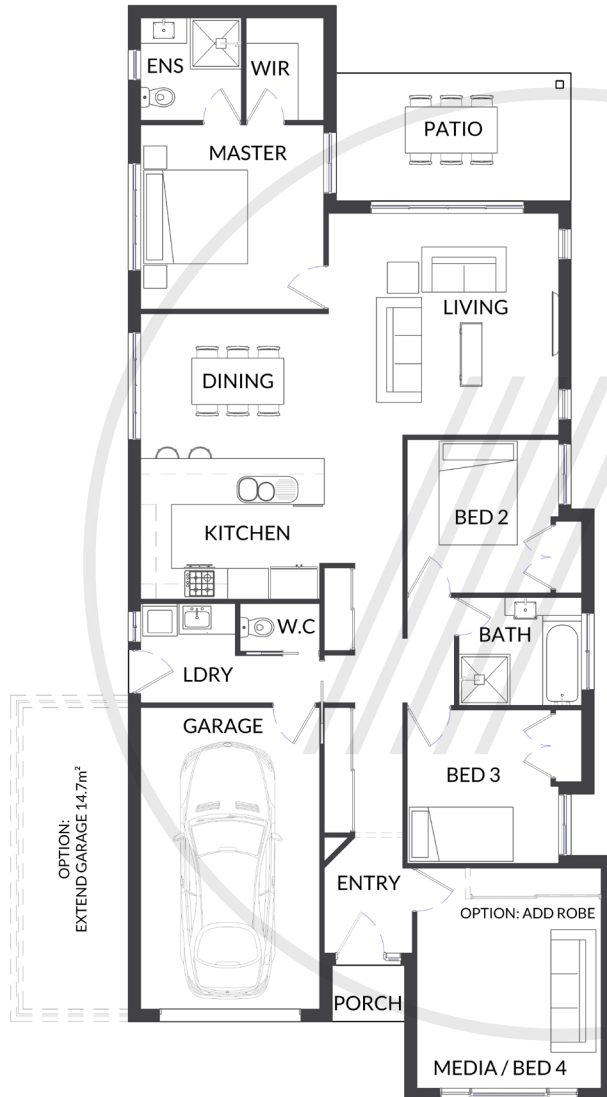

BSG2

SERIES THIRTY-EIGHT

4 BEDS 1 SOFA 2 BATHS 1 CAR

177 SQ. M.

*Illustrations artist's impression only

9.5m HOUSE WIDTH 21.4m HOUSE LENGTH

140 LIVING + 12 PATIO + 2 PORCH + 23 GARAGE

YOUR NOTES