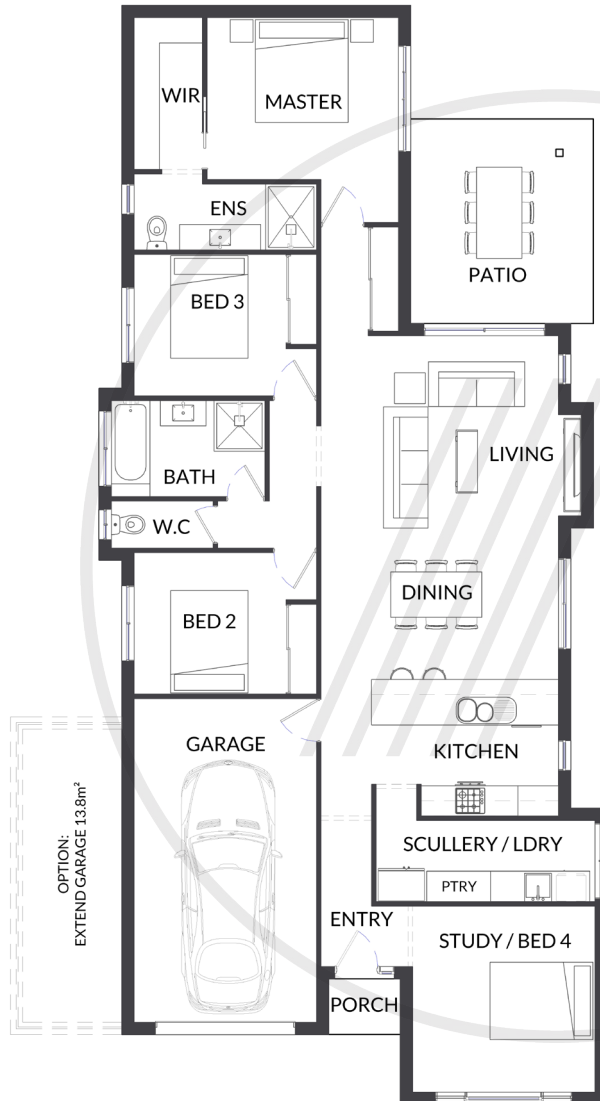

BSG4

SERIES THIRTY-EIGHT

4 1 2 1

183 SQ. M.

*Illustrations artist's impression only

10.0m HOUSE WIDTH

21.7m HOUSE LENGTH

145 LIVING + 11 PATIO + 2 PORCH + 25 GARAGE