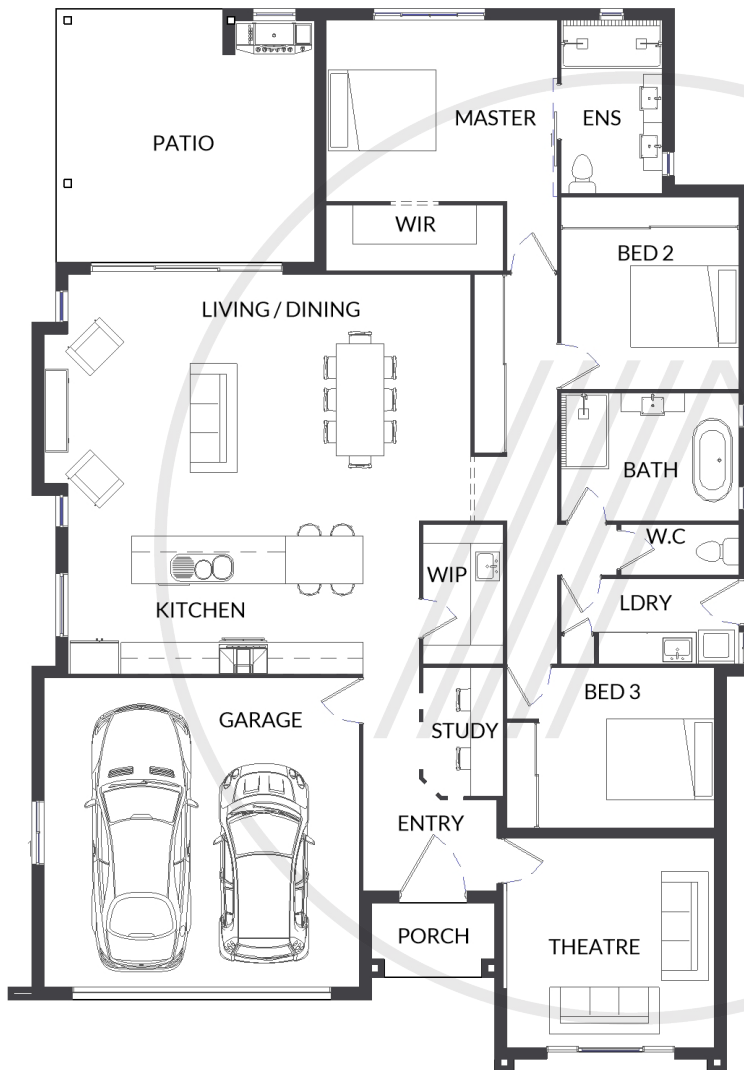

BSH2

SERIES THIRTY-NINE

+STUDY  3  2  2  2

243 SQ. M.

*Illustrations artist's impression only

13.5m HOUSE WIDTH 19.7m HOUSE LENGTH

179 LIVING + 23 PATIO + 3 PORCH + 38 GARAGE

YOUR NOTES