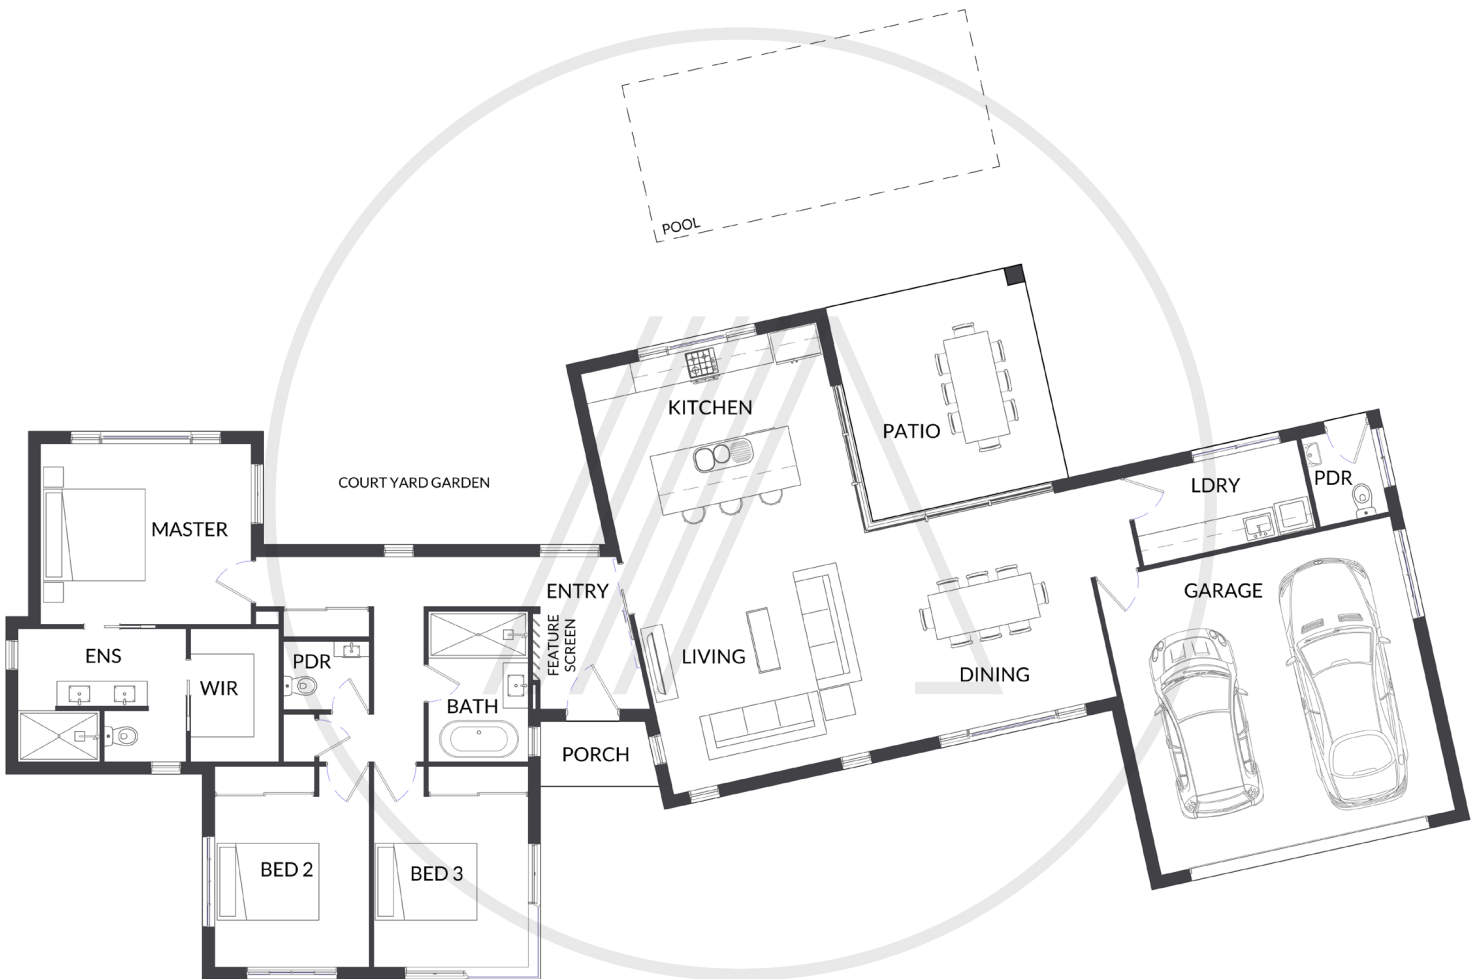

# BSI 1

SERIES FORTY

3 BEDS 1 SOFA 4 BATHS 2 GARAGES

233 SQ. M.

\*Illustrations artist's impression only

29.2m HOUSE WIDTH 14.2m HOUSE LENGTH

173 LIVING + 17 PATIO + 3 PORCH + 40 GARAGE

**ABODE**  
DESIGNER HOMES