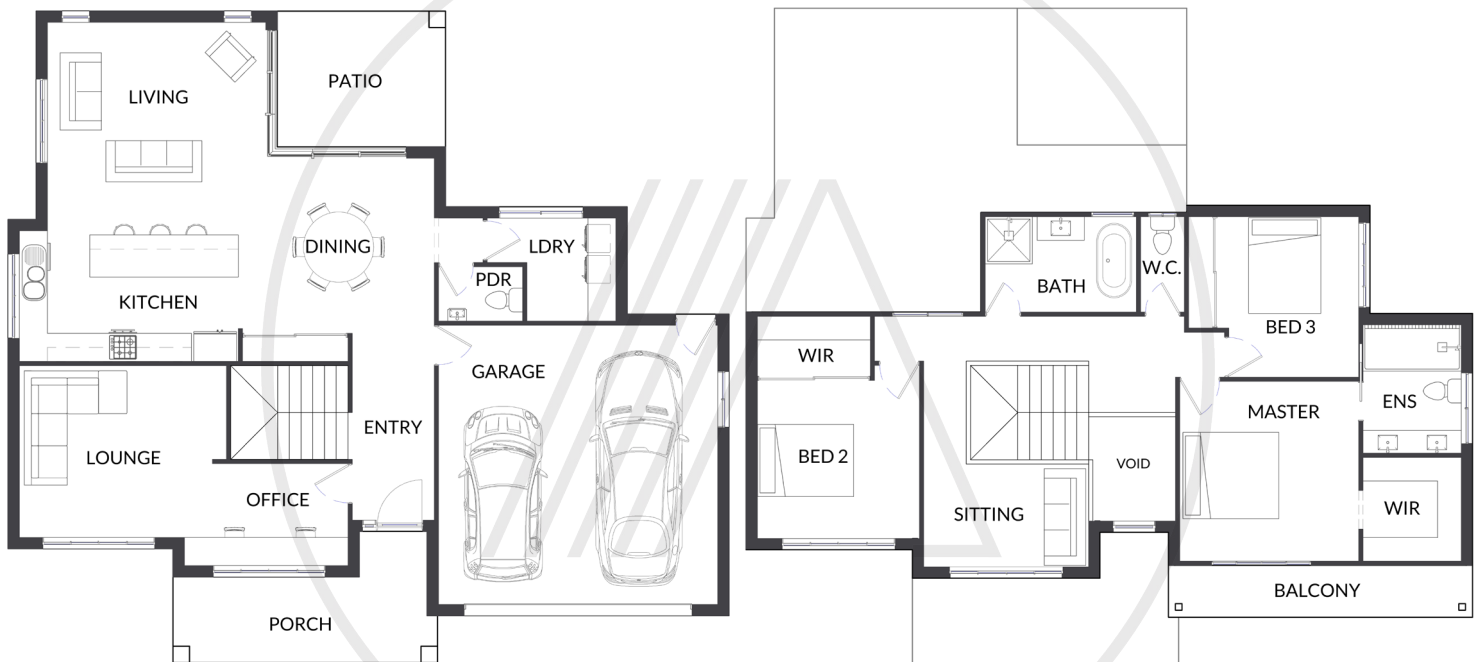

BSJ1

SERIES FORTY-FIVE

+STUDY  3  3  3  2

264 SQ. M.

*Illustrations artist's impression only

15.4m HOUSE WIDTH 13.9m HOUSE LENGTH

195 LIVING + 18 PATIO + 11 PORCH + 40 GARAGE

LOWER FLOOR

UPPER FLOOR

ABODE

DESIGNER HOMES