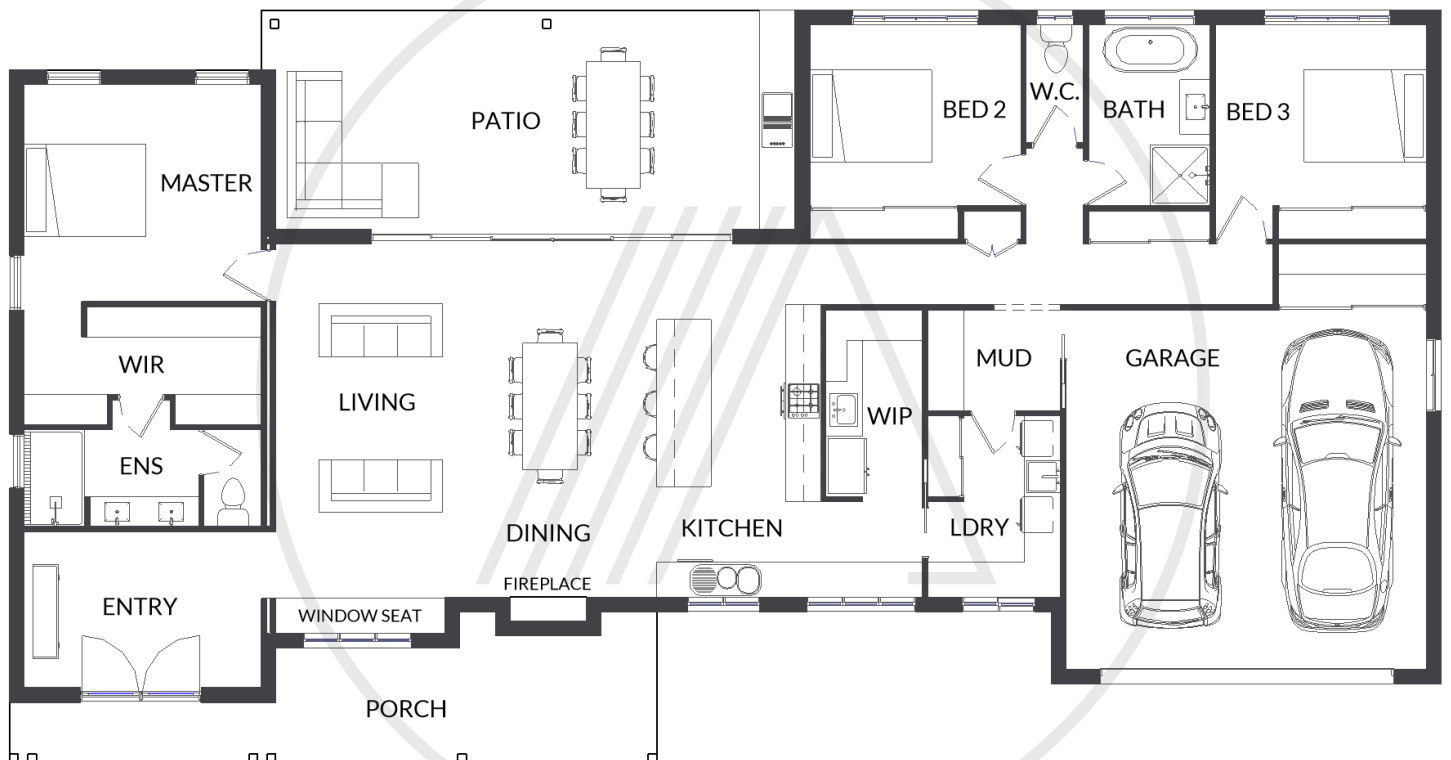

HSB1

SERIES FORTY-TWO

+STUDY  3  1  2  2

267

 SQ. M.

*Illustrations artist's impression only

23.7m HOUSE WIDTH 12.4m HOUSE LENGTH

178 LIVING + 32 PATIO + 17 PORCH + 40 GARAGE