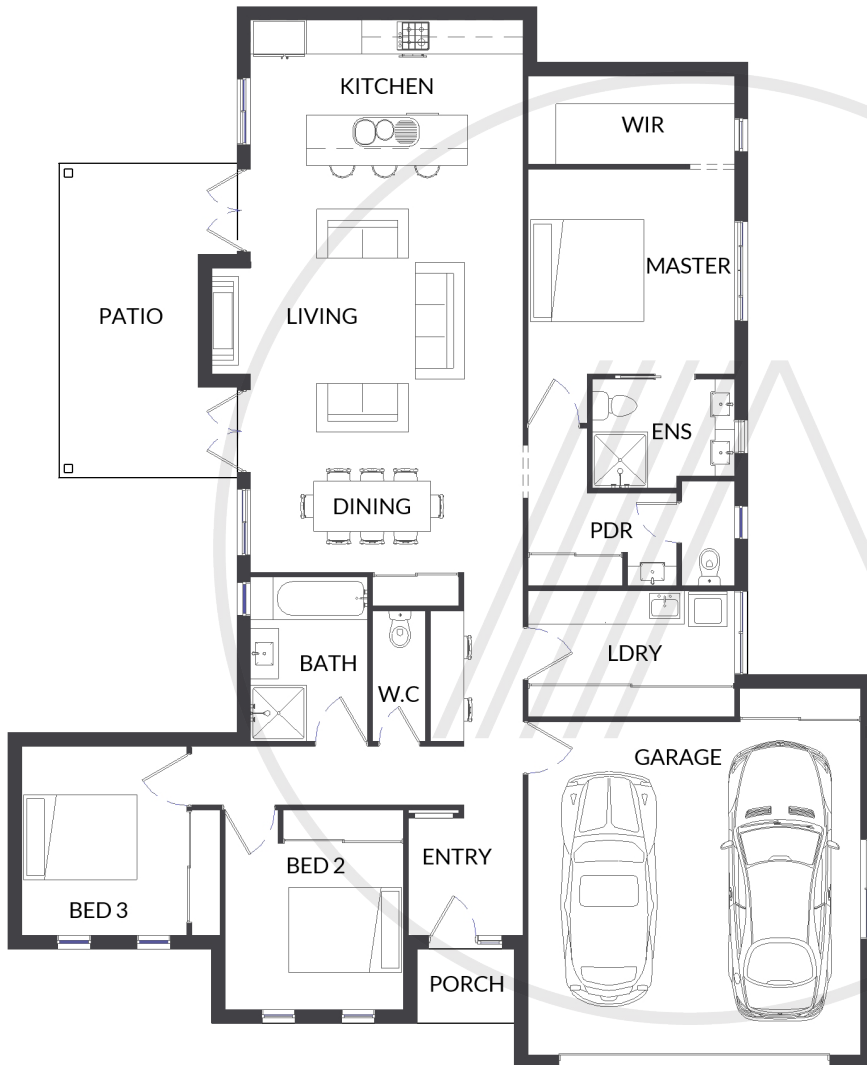

# HSC1

SERIES SIXTY-TWO

3 BEDS 1 BATH 3 CAR GARAGE 2 STORES

# 217 SQ. M.

\*Illustrations artist's impression only.

15.5m HOUSE WIDTH 19.0m HOUSE LENGTH

155 LIVING + 16 PATIO + 2 PORCH + 44 GARAGE

LIVABLE HOUSING AUSTRALIA  
SILVER LEVEL  
Subject to compliance assessment